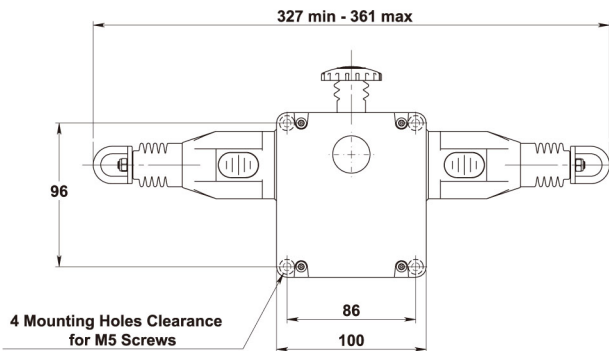

GLHD-SS-Ex

GLHL-SS-Ex

GLS-Ex

GLS-SS-Ex

All switches are pre-wired with 3m. length of cabling through the cable glands as shown. Other lengths and cable exits available upon request.

All Dimensions in mm

Sales Number	Type	Contacts
141003	GLHD-Ex	1NC 1NO
141014	GLHD-Ex	3NC 1NO
141017	GLHD-Ex	2NC
141018	GLHD-Ex	2NC 2NO
141007	GLHL-Ex	1NC 1NO
141015	GLHL-Ex	3NC 1NO
141019	GLHL-Ex	2NC
141020	GLHL-Ex	2NC 2NO
141011	GLHR-Ex	1NC 1NO
141016	GLHR-Ex	3NC 1NO
141021	GLHR-Ex	2NC
141022	GLHR-Ex	2NC 2NO
145003	GLHD-SS-Ex	1NC 1NO
145014	GLHD-SS-Ex	3NC 1NO
145017	GLHD-SS-Ex	2NC
145018	GLHD-SS-Ex	2NC 2NO
145007	GLHL-SS-Ex	1NC 1NO
145015	GLHL-SS-Ex	3NC 1NO
145019	GLHL-SS-Ex	2NC
145020	GLHL-SS-Ex	2NC 2NO
145011	GLHR-SS-Ex	1NC 1NO
145016	GLHR-SS-Ex	3NC 1NO
145021	GLHR-SS-Ex	2NC
145022	GLHR-SS-Ex	2NC 2NO
142025	GLS-Ex	1NC 1NO
142028	GLS-Ex	2NC
142030	GLS-Ex	2NC 2NO
144025	GLS-SS-Ex	1NC 1NO
144026	GLS-SS-Ex	2NC
144030	GLS-SS-Ex	2NC 2NO