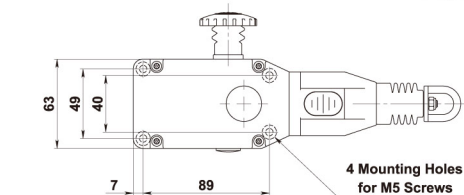

GLHD-SS-Ex

GLHL-SS-Ex

GLS-Ex

GLS-SS-Ex

All switches are pre-wired with 3m. length of cabling through the cable glands as shown. Other lengths and cable exits available upon request.

All Dimensions in mm

Sales Number	Type	Contacts
141003	GLHD-Ex	1NC 1NO
141014	GLHD-Ex	3NC 1NO
141017	GLHD-Ex	2NC
141018	GLHD-Ex	2NC 2NO
141007	GLHL-Ex	1NC 1NO
141015	GLHL-Ex	3NC 1NO
141019	GLHL-Ex	2NC
141020	GLHL-Ex	2NC 2NO
141011	GLHR-Ex	1NC 1NO
141016	GLHR-Ex	3NC 1NO
141021	GLHR-Ex	2NC
141022	GLHR-Ex	2NC 2NO
145003	GLHD-SS-Ex	1NC 1NO
145014	GLHD-SS-Ex	3NC 1NO
145017	GLHD-SS-Ex	2NC
145018	GLHD-SS-Ex	2NC 2NO
145007	GLHL-SS-Ex	1NC 1NO
145015	GLHL-SS-Ex	3NC 1NO
145019	GLHL-SS-Ex	2NC
145020	GLHL-SS-Ex	2NC 2NO
145011	GLHR-SS-Ex	1NC 1NO
145016	GLHR-SS-Ex	3NC 1NO
145021	GLHR-SS-Ex	2NC
145022	GLHR-SS-Ex	2NC 2NO
142025	GLS-Ex	1NC 1NO
142028	GLS-Ex	2NC
142030	GLS-Ex	2NC 2NO
144025	GLS-SS-Ex	1NC 1NO
144026	GLS-SS-Ex	2NC
144030	GLS-SS-Ex	2NC 2NO