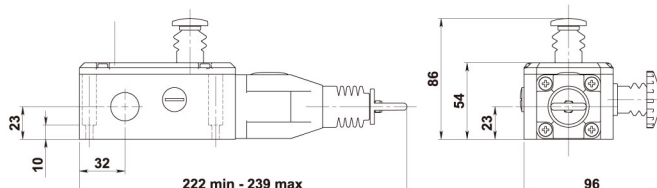

GLHD-SS-Ex

GLHL-SS-Ex

GLS-Ex

GLS-SS-Ex

All switches are pre-wired with 3m. length of cabling through the cable glands as shown. Other lengths and cable exits available upon request.

All Dimensions in mm

Sales Number	Type	Contacts
141003	GLHD-Ex	1NC 1NO
141014	GLHD-Ex	3NC 1NO
141017	GLHD-Ex	2NC
141018	GLHD-Ex	2NC 2NO
141007	GLHL-Ex	1NC 1NO
141015	GLHL-Ex	3NC 1NO
141019	GLHL-Ex	2NC
141020	GLHL-Ex	2NC 2NO
141011	GLHR-Ex	1NC 1NO
141016	GLHR-Ex	3NC 1NO
141021	GLHR-Ex	2NC
141022	GLHR-Ex	2NC 2NO
145003	GLHD-SS-Ex	1NC 1NO
145014	GLHD-SS-Ex	3NC 1NO
145017	GLHD-SS-Ex	2NC
145018	GLHD-SS-Ex	2NC 2NO
145007	GLHL-SS-Ex	1NC 1NO
145015	GLHL-SS-Ex	3NC 1NO
145019	GLHL-SS-Ex	2NC
145020	GLHL-SS-Ex	2NC 2NO
145011	GLHR-SS-Ex	1NC 1NO
145016	GLHR-SS-Ex	3NC 1NO
145021	GLHR-SS-Ex	2NC
145022	GLHR-SS-Ex	2NC 2NO
142025	GLS-Ex	1NC 1NO
142028	GLS-Ex	2NC
142030	GLS-Ex	2NC 2NO
144025	GLS-SS-Ex	1NC 1NO
144026	GLS-SS-Ex	2NC
144030	GLS-SS-Ex	2NC 2NO