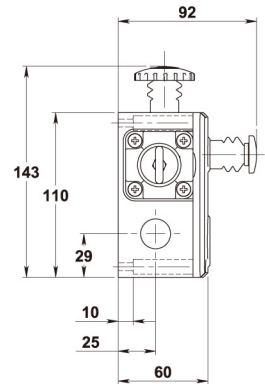

GLHD-SS-Ex

GLHL-SS-Ex

GLS-Ex

GLS-SS-Ex

All switches are pre-wired with 3m. length of cabling through the cable glands as shown. Other lengths and cable exits available upon request.

All Dimensions in mm

Sales Number	Type	Contacts
141003	GLHD-Ex	1NC 1NO
141014	GLHD-Ex	3NC 1NO
141017	GLHD-Ex	2NC
141018	GLHD-Ex	2NC 2NO
141007	GLHL-Ex	1NC 1NO
141015	GLHL-Ex	3NC 1NO
141019	GLHL-Ex	2NC
141020	GLHL-Ex	2NC 2NO
141011	GLHR-Ex	1NC 1NO
141016	GLHR-Ex	3NC 1NO
141021	GLHR-Ex	2NC
141022	GLHR-Ex	2NC 2NO
145003	GLHD-SS-Ex	1NC 1NO
145014	GLHD-SS-Ex	3NC 1NO
145017	GLHD-SS-Ex	2NC
145018	GLHD-SS-Ex	2NC 2NO
145007	GLHL-SS-Ex	1NC 1NO
145015	GLHL-SS-Ex	3NC 1NO
145019	GLHL-SS-Ex	2NC
145020	GLHL-SS-Ex	2NC 2NO
145011	GLHR-SS-Ex	1NC 1NO
145016	GLHR-SS-Ex	3NC 1NO
145021	GLHR-SS-Ex	2NC
145022	GLHR-SS-Ex	2NC 2NO
142025	GLS-Ex	1NC 1NO
142028	GLS-Ex	2NC
142030	GLS-Ex	2NC 2NO
144025	GLS-SS-Ex	1NC 1NO
144026	GLS-SS-Ex	2NC
144030	GLS-SS-Ex	2NC 2NO