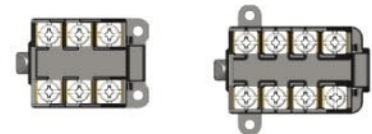

Accessories - Guardian Line Rope Switches

Sales Number		Description	Rope	Eyebolts 84mm	Tensioner / Gripper	Allen Key
Galvanised	Stainless Steel					
140001	140010	5M Rope Kit	5M. QL	3	1	1
140002	140011	10M Rope Kit	10M. QL	5	1	1
140003	140012	15M Rope Kit	15M. QL	7	1	1
140004	140013	20M Rope Kit	20M. QL	9	1	1
140005	140014	30M Rope Kit	30M. QL	12	1	1
140006	140015	50M Rope Kit	50M. QL	20	1	1
140007	140016	80M Rope Kit	80M.	30	2	2
140008	140017	100M Rope Kit	100M.	37	2	2
140009	140018	126M Rope Kit	126M.	45	2	2
140033		Rope only 5M				
140034		Rope only 10M				
140036		Rope only 20M				
140037		Rope only 30M				
140038		Rope only 50M				
140039		Rope only 80M				
140040		Rope only 100M				
140041		Rope only 126M				
140068		Rope only 500M Drum				
140019		Rope Tensioner / Gripper	Stainless Steel			
140020		Rope Tensioner / Gripper	Galvanised Steel			
		77mm Long	40mm High	Fixing Hole centres	20mm	
140021		Universal Pulley (Inside and Outside Corners)			Stainless Steel	
140064		Universal Pulley (Inside and Outside Corners)			Galvanised	
		Eyebolt	84mm Long	Thread Length	51mm	M8x1.25
140045		Eyebolt	Stainless Steel (8 pack)			
140046		Eyebolt	Galvanised (8 pack)			
		Eyebolt	130mm Long	Thread Length	85mm	M8x1.25
140126		Eyebolt	Stainless Steel (8 pack)			
140127		Eyebolt	Galvanised (8 pack)			
140042-A		LED	Green/Flashing Red	24V.dc		
140042-B		LED	Green/Flashing Red	110V.ac		
140042-C		LED	Green/Flashing Red	230V.ac		
140132-AS		LED	Steady Green/ Steady Red	24V.dc		
140132-BS		LED	Steady Green/ Steady Red	110V.ac		
140132-CS		LED	Steady Green/ Steady Red	230V.ac		
		220mm Long				
140043		Safety Spring	Stainless Steel			
140044		E-Stop Mechanism				
140059		Screwdriver	Anti-Tamper T20